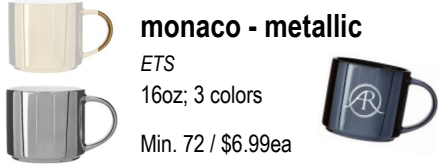

Ten items
under **\$10**

monaco - metallic

ETS
16oz; 3 colors
Min. 72 / \$6.99ea

Insulated Tote

933 - avail in 5 colors
12"W x 16"H x 10"D
Min. 100 / \$3.89ea

EOS™ Lip Balm

EOS-LP15
Many colors and flavors!
Min. 50 / \$4.28ea

Jelly Sticky Pad

10173
Easy care / reuse!

Min. 100 / \$2.86ea

h2go Strap

ETS
25oz; soft carry handle

Min. 48 / \$6.99ea

Popular
and
easy on the budget

Cargo Organizer